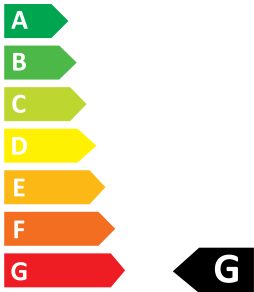

ENERG

Toolight

SWE054-1W 80cm Brush Copper

20

kWh/1000h

2019/2015